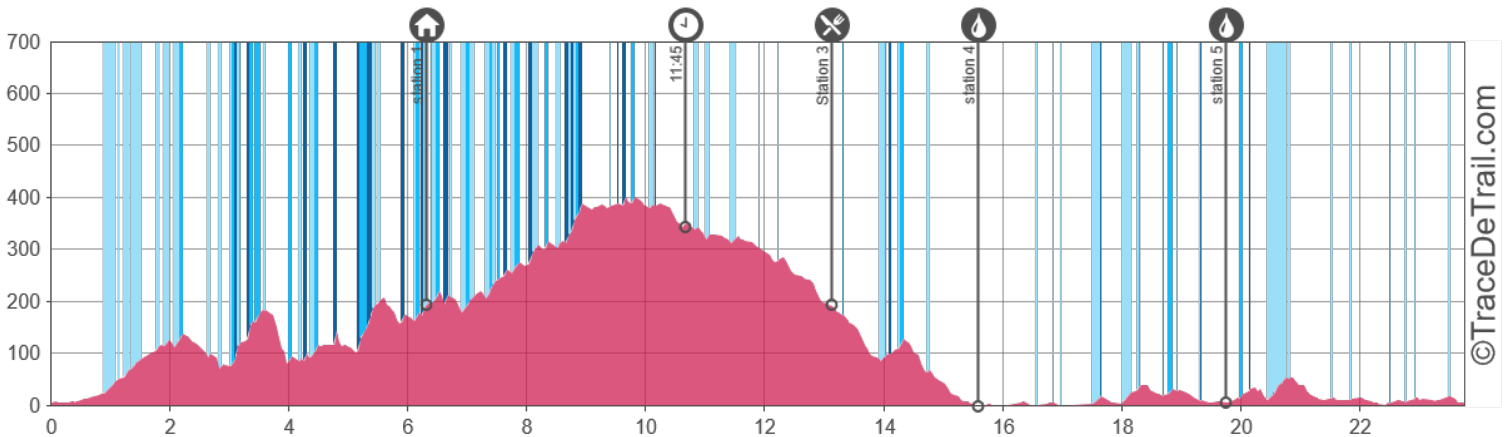

23 km  1200 m  1200m

Get this track on your mobile with the app TrailConnect. To read more : <http://trailconnect.run>

<https://tracedetail.com>

> 10%
 > 20%
 > 30%

©TraceDeTrail.com