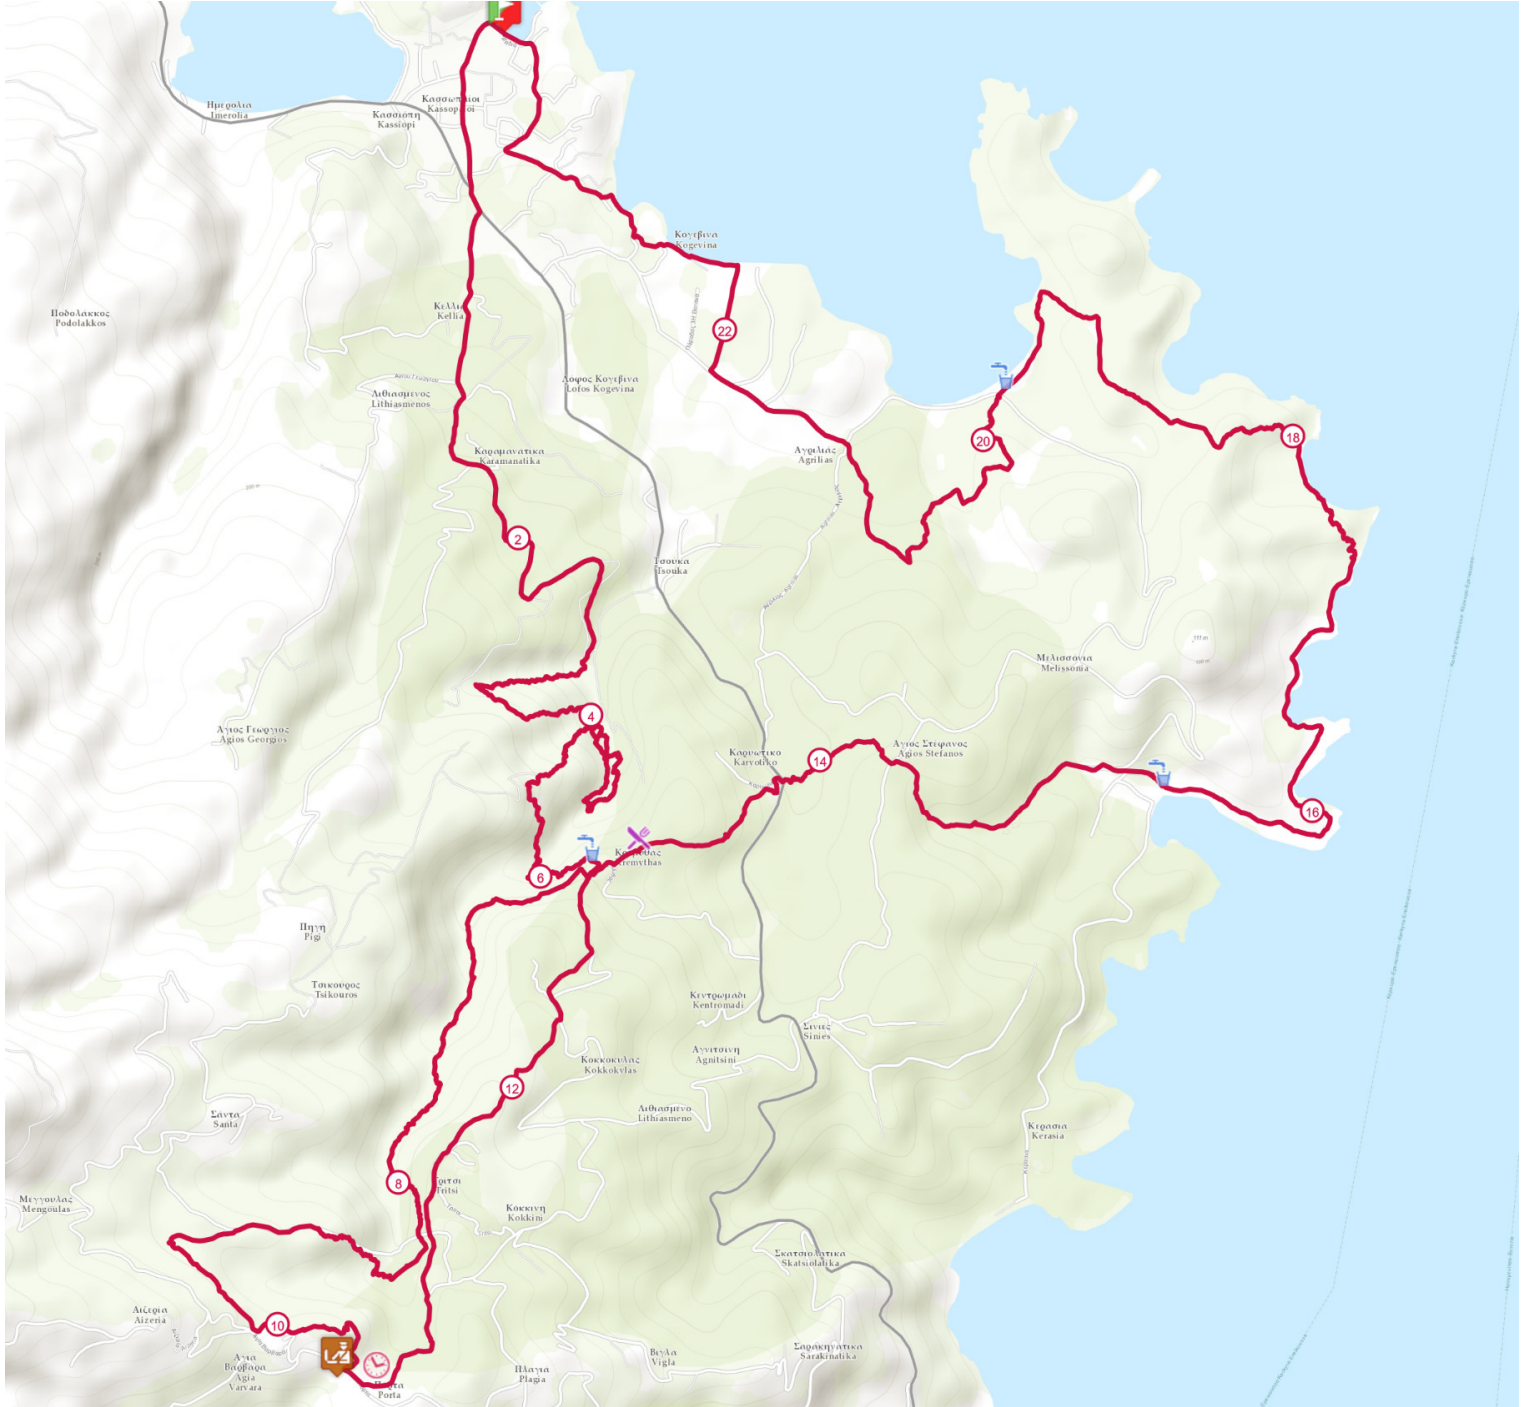

23 km  1200 m  1200m

Get this track on your mobile with the app TrailConnect. To read more : <http://trailconnect.run>

<https://tracedetail.com>

> 10%
 > 20%
 > 30%

©TraceDeTrail.com